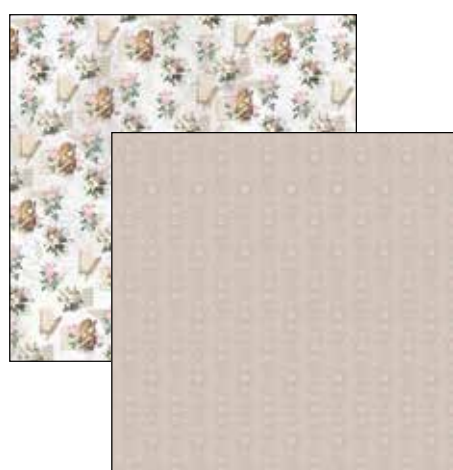

**CBPM097**

PAPER PAD  
12" x 12" cm 30,5 x 30,5 - 190 g/m<sup>2</sup>  
12 double-sided paper sheets  
24 designs

**CBT097**

PATTERNS PAD  
12x12" cm 30,5x30,5 - 190 g/m<sup>2</sup>  
8 double-sided pages  
16 designs