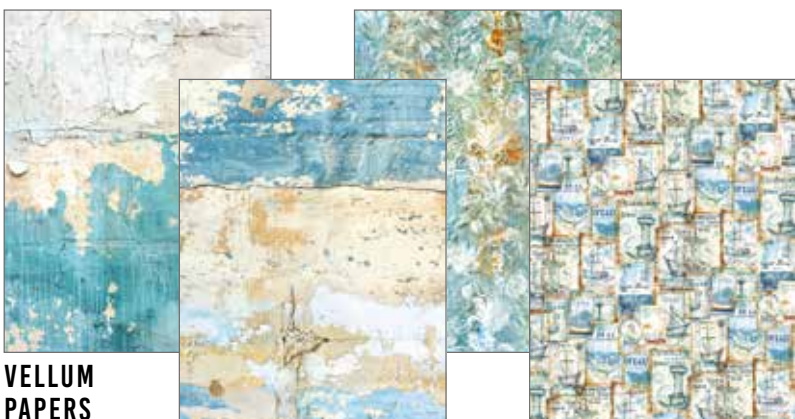

VELLUM PAPERS