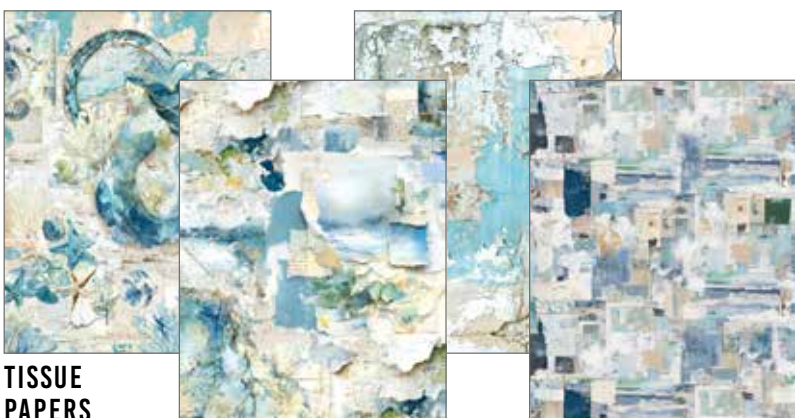

## MC008 - EDGE OF THE OCEAN

Pack of 8 mixed A5 papers:  
4 TISSUE SHEETS 40 gsm  
+ 4 VELLUM SHEETS 90 gsm  
A5 SIZE cm 14,8x21 - 5,8x8,3"  
Acid & Lignin Free

TISSUE PAPERS

VELLUM PAPERS