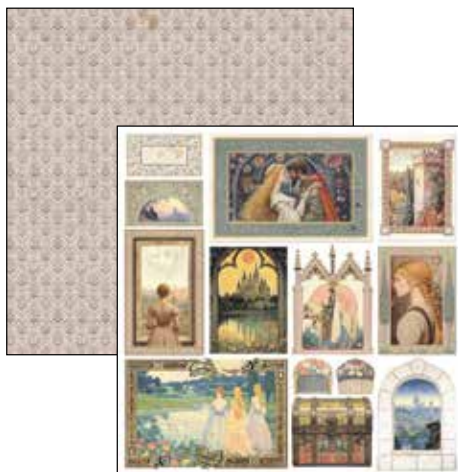

**CBCL097**

CREATIVE PAD  
A4 size cm 21 x 29,7  
190 g/m2  
9 double-sided papers

**CBH097**

PAPER PAD 8" x 8"  
 cm 20,3 x 20,3 - 190 g/m<sup>2</sup>  
 12 double-sided paper sheets  
 24 designs

**CBH097**