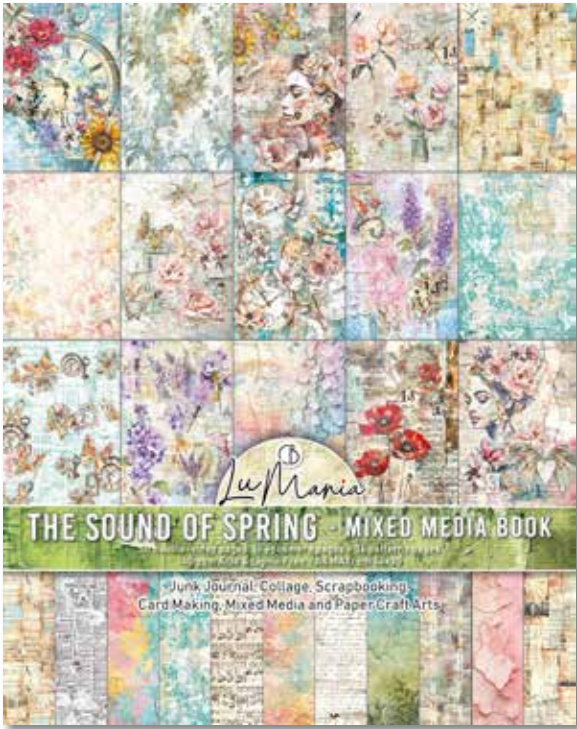

# EDGE OF THE OCEAN - MIXED MEDIA BOOK -

50 DOUBLE SIDED PAGES : 39 PATTERNS + 11 EPHEMERA PAGES

A4 MAXI cm 24x30 - 9,4x11,8 - 140 gsm

## MA008

EDGE OF THE OCEAN

Mixed Media Book - Acid & Lignin Free

# THE SOUND OF SPRING - MIXED MEDIA BOOK -

50 DOUBLE SIDED PAGES : 39 PATTERNS + 11 EPHEMERA PAGES

A4 MAXI cm 24x30 - 9,4x11,8 - 140 gsm