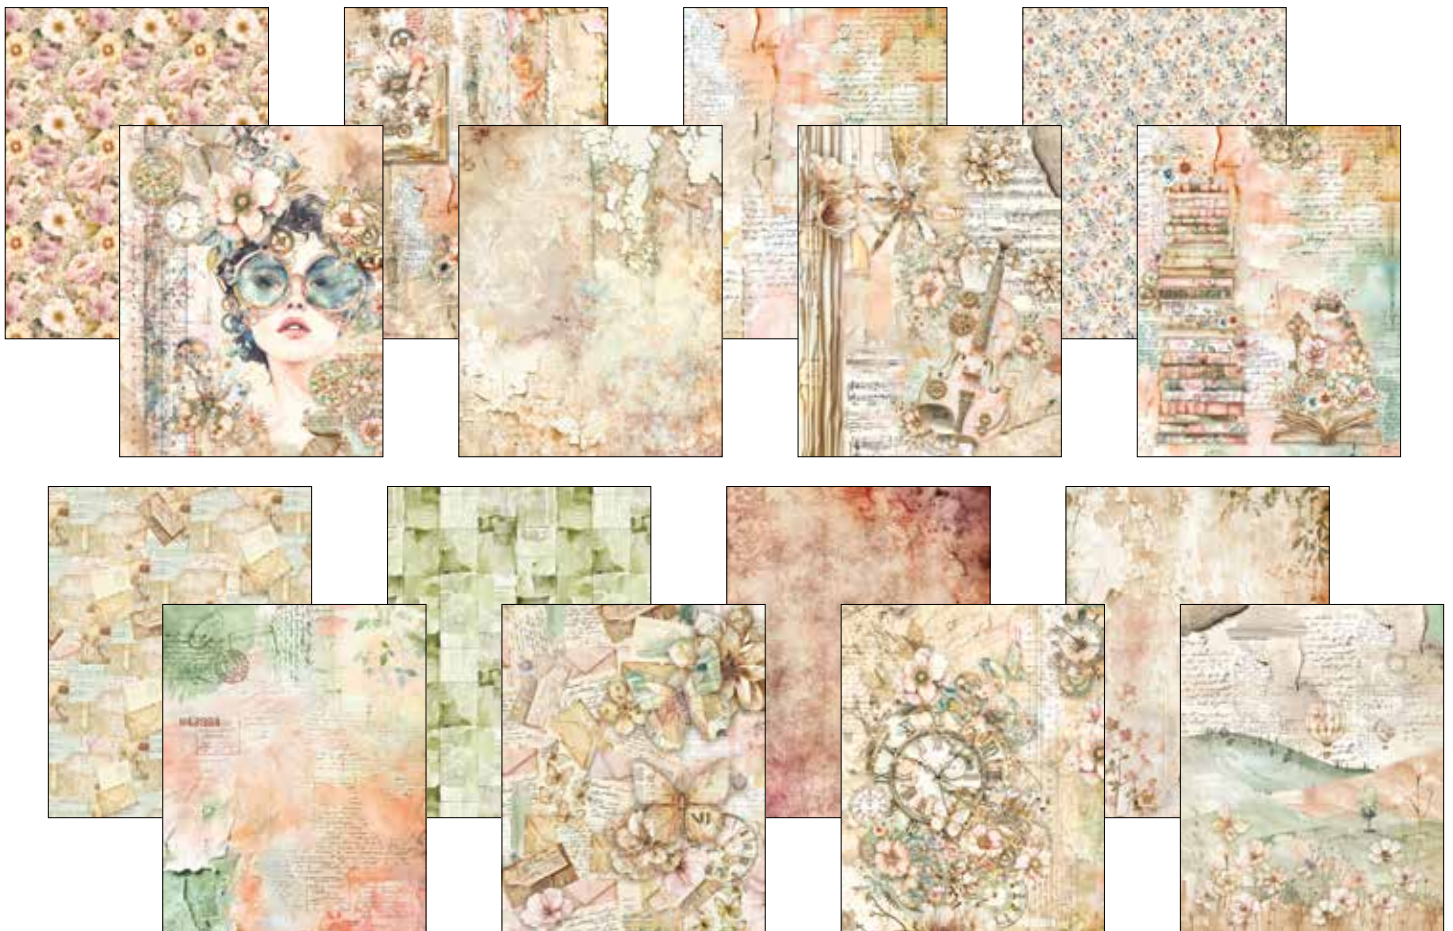

MA007

LOST IN TIME

Mixed Media Book - Acid & Lignin Free