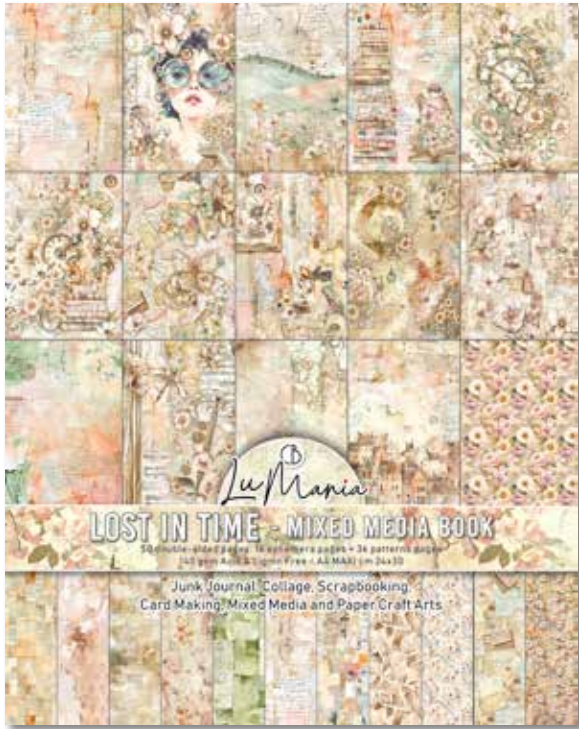

LOST IN TIME

- MIXED MEDIA BOOK -

50 DOUBLE SIDED PAGES : 39 PATTERNS + 11 EPHEMERA PAGES

A4 MAXI cm 24x30 - 9,4x11,8 - 140 gsm