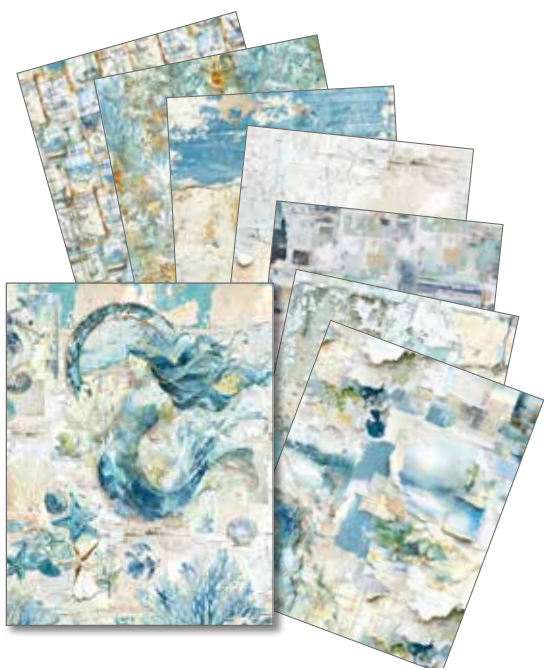

## MC008 - EDGE OF THE OCEAN

Pack of 8 mixed A5 papers:  
4 TISSUE SHEETS 40 gsm  
+ 4 VELLUM SHEETS 90 gsm  
A5 SIZE cm 14,8x21 - 5,8x8,3"  
Acid & Lignin Free

TISSUE PAPERS

VELLUM PAPERS