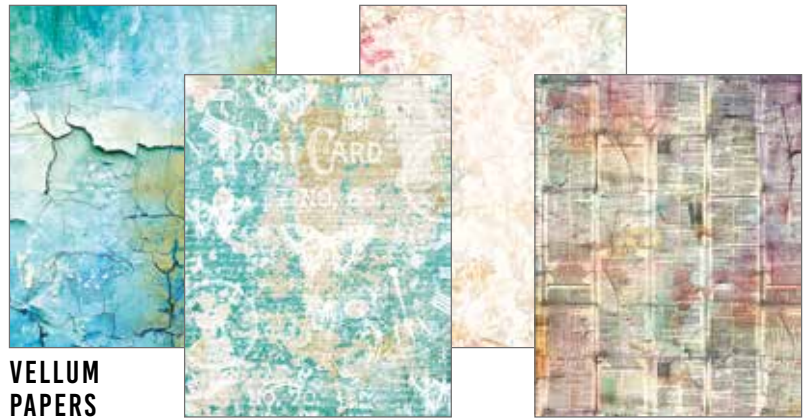

VELLUM PAPERS

MC009 - THE SOUND OF SPRING

Pack of 8 mixed A5 papers:
4 TISSUE SHEETS 40 gsm
+ 4 VELLUM SHEETS 90 gsm
A5 SIZE cm 14,8x21 - 5,8x8,3"
Acid & Lignin Free